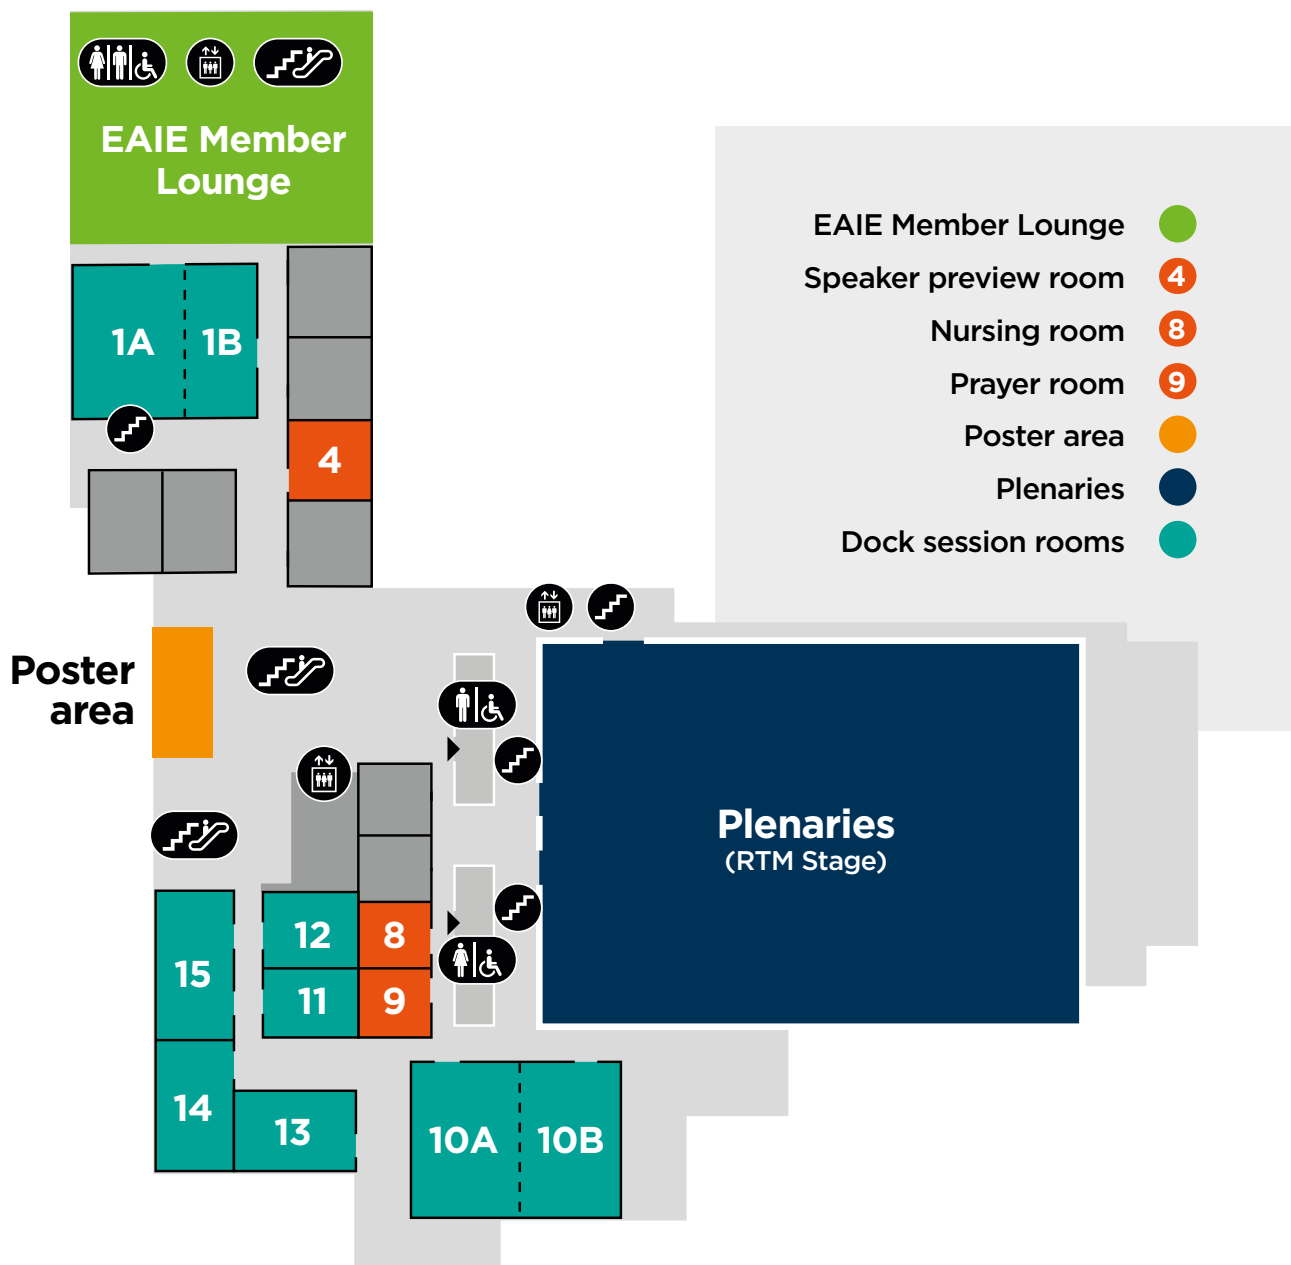

07:30–18:00 EAIE Member Lounge open

08:30–18:00 Exhibition open

09:00–10:30 Sessions (slot 02)

09:00–17:00 Campfire sessions

11:00–12:30 Opening Plenary

12:30–14:00 Lunch

13:30–15:00 Sessions (slot 03)

14:30–16:00 Poster sessions (slot 01)

08:00–12:30 EAIE Member Lounge open

08:00–15:00 Registration and Service Points open

08:30–13:00 Exhibition open

09:00–10:00 Sessions (slot 09)

10:30–11:15 Choir practice 03

10:30–11:30 Sessions (slot 10)

12:00–13:00 Closing Plenary

ROTTERDAM AHOY LEVEL 0

Main entrance
Parking

Zuidplein metro station
 (6-minute walk)

- First aid 
- Toilets 
- Stairs, lifts, escalators 
- Escalators to Member Lounge 
- Food sales (card only) 
- Sustainability Corner 
- Hotel & Tourist Information desk 
- Information desk 
- Wi-Fi & platform assistance 
- Meeting point 
- Cloakroom 
- Coffee point 
- Catering area 

ROTTERDAM AHOY LEVEL 1

■ Dock session rooms

ROTTERDAM AHOY LEVEL 2

■ Port session rooms