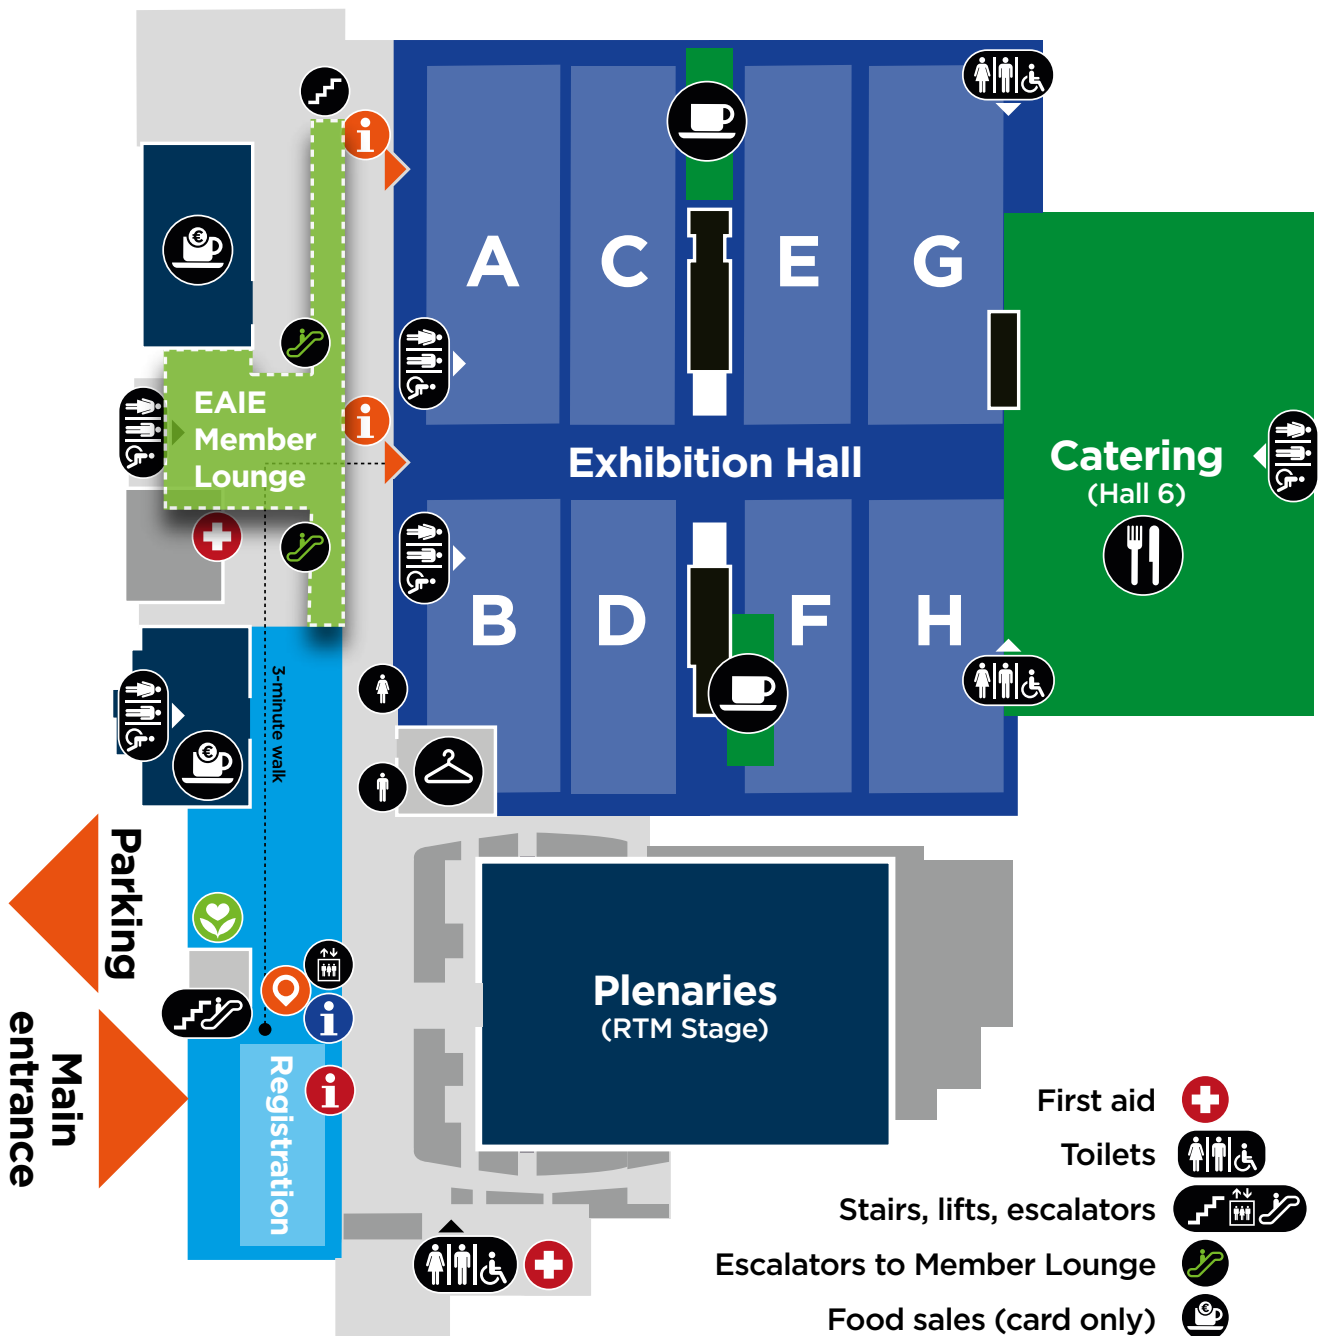

07:30–18:00 EAIE Member Lounge open

08:30–18:00 Exhibition open

09:00–10:30 Sessions (slot 02)

09:00–17:00 Campfire sessions

11:00–12:30 Opening Plenary

12:30–14:00 Lunch

13:30–15:00 Sessions (slot 03)

14:30–16:00 Poster sessions (slot 01)

08:00–12:30 EAIE Member Lounge open

08:00–15:00 Registration and Service Points open

08:30–13:00 Exhibition open

09:00–10:00 Sessions (slot 09)

10:30–11:15 Choir practice 03

10:30–11:30 Sessions (slot 10)

12:00–13:00 Closing Plenary

ROTTERDAM AHOY LEVEL 0

Main entrance
Parking

Zuidplein metro station
 (6-minute walk)

- First aid 
- Toilets 
- Stairs, lifts, escalators 
- Escalators to Member Lounge 
- Food sales (card only) 
- Sustainability Corner 
- Hotel & Tourist Information desk 
- Information desk 
- Wi-Fi & platform assistance 
- Meeting point 
- Cloakroom 
- Coffee point 
- Catering area 

ROTTERDAM AHOY LEVEL 1

■ Dock session rooms

ROTTERDAM AHOY LEVEL 2

■ Port session rooms