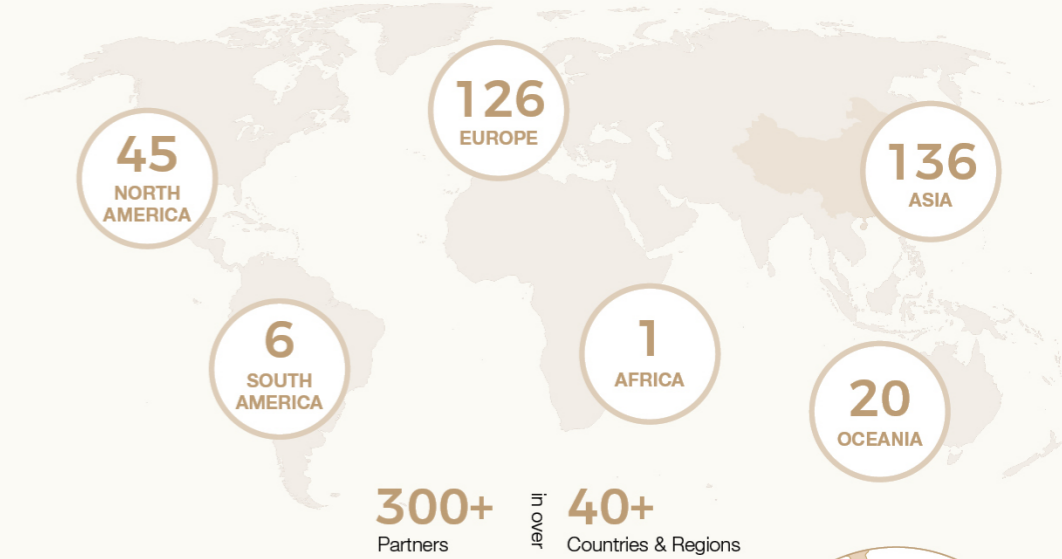

Students & Faculty

SYSU's Ranking (ARWU 2026)

Research Platforms

Research Funding in 2025

RMB **5.016 Billion** USD **697.556 Million**

43 National Research Platforms	16 MOE Humanities and Social Science funded Projects
281 Provincial and Ministerial Research Platforms	1,162 NSFC funded Projects
61 Postdoctoral Research Stations	61 NSSF funded Projects

14 ESI Global Top 1% Disciplines | **21** ESI Global Top 1% Disciplines

Computer Science*	Environment/Ecology*	Pharmacology & Toxicology*
Biology & Biochemistry*	Geosciences*	Chemistry*
Sociology*	Engineering*	Materials Science*
Molecular Biology/Genetics*	Clinical Medicine*	Plant & Animal Science*
Immunology*	Microbiology*	Agricultural Sciences
Social Sciences, General	Neuroscience & Behavior	Economics & Business
Mathematics	Physics	Psychiatry/Psychology

* Top 1% Disciplines

Global Engagement

SYSU is a key anchor for higher education in the Guangdong-Hong Kong-Macao Greater Bay Area (GBA), with campuses in the key cities of Guangzhou, Zhuhai, and Shenzhen. SYSU is also the founding chair institution of the Guangdong - Hong Kong - Macao University Alliance, which encompasses 49 top universities in the Area.