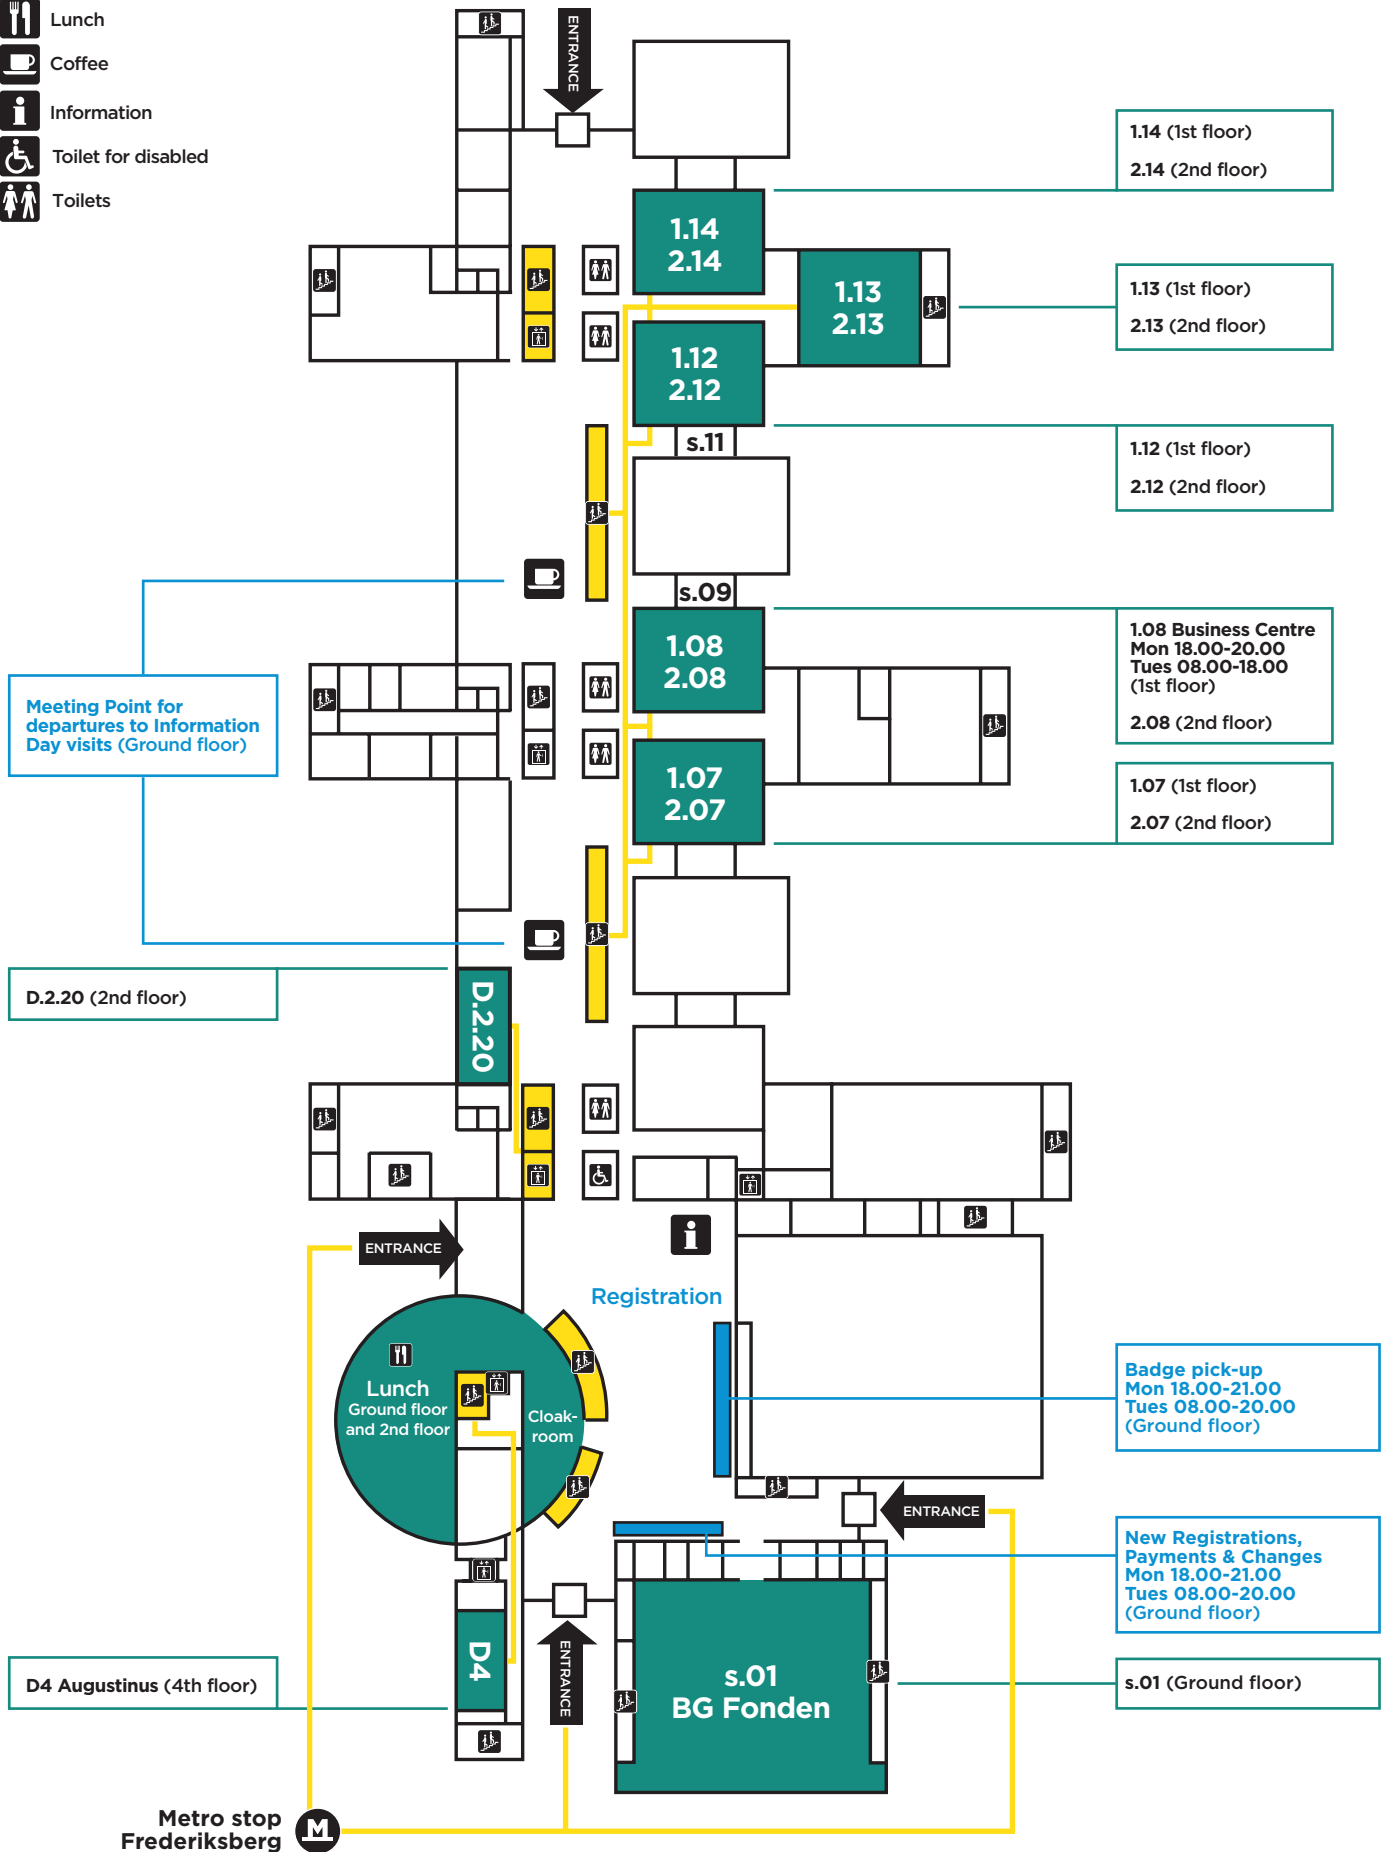

# Map of Solbjerg Plads

-  Stairs
-  Elevator/Lift
-  Lunch
-  Coffee
-  Information
-  Toilet for disabled
-  Toilets

**Kilen**  
All K rooms (150 m)

**Porcelænshaven**  
Dalgas Have

Metro stop  
Frederiksberg